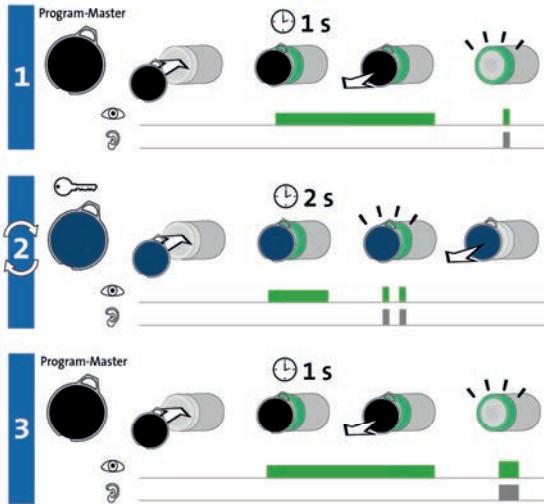

D

OPTIONAL

min. 2 sec
max. 180 sec

DELETE