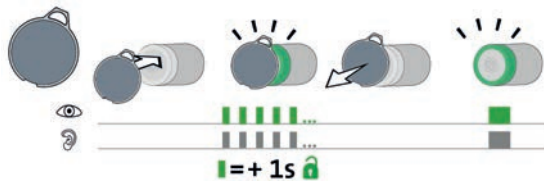

D

OPTIONAL

min. 2 sec
max. 180 sec

DELETE