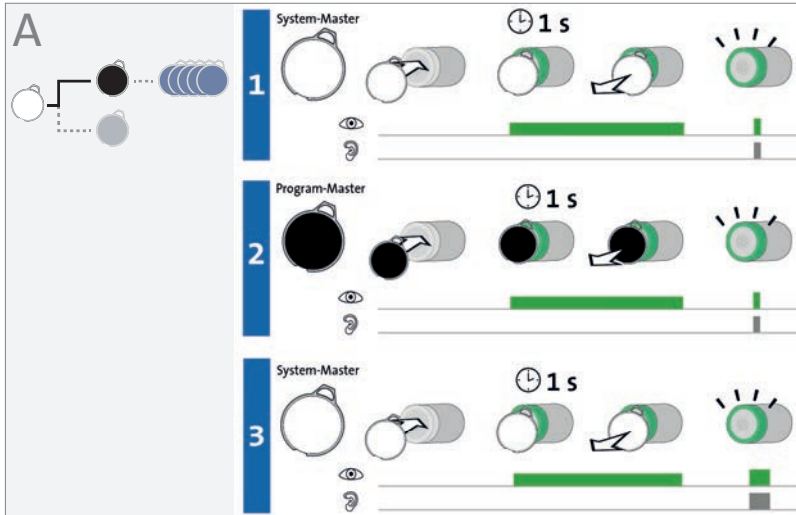

=

= System-Master

= Program-Master

= Time-Master

=

=

PZ2

Montage  
 Assembly  
 Assemblage  
 Assemblaggio  
 Montage  
 Montaje

# Administration

Administration  
Administration  
Amministrato  
Beheerder  
Administración

**B****C**