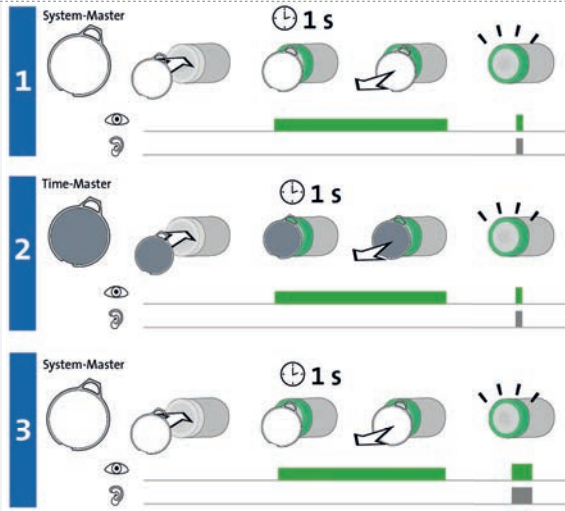

=

= System-Master

= Program-Master

= Time-Master

=

=

PZ2

Montage  
 Assembly  
 Assemblage  
 Assemblaggio  
 Montage  
 Montaje

# Administration

Administration  
Administration  
Amministrato  
Beheerder  
Administración

**B****C**