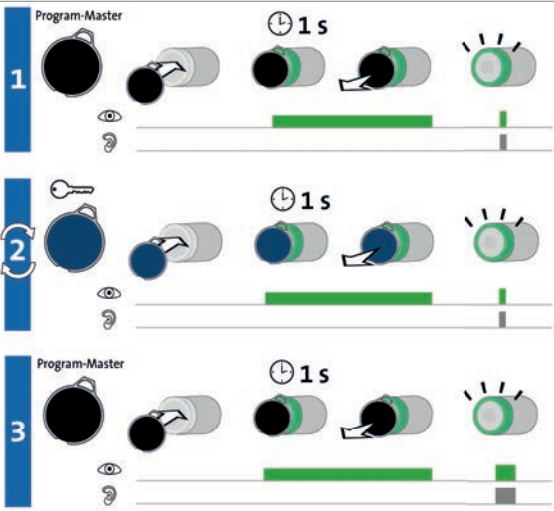

=

= System-Master

= Program-Master

= Time-Master

=

=

PZ2

Montage  
 Assembly  
 Assemblage  
 Assemblaggio  
 Montage  
 Montaje

# Administration

Administration  
Administration  
Amministrato  
Beheerder  
Administración

**B****C**